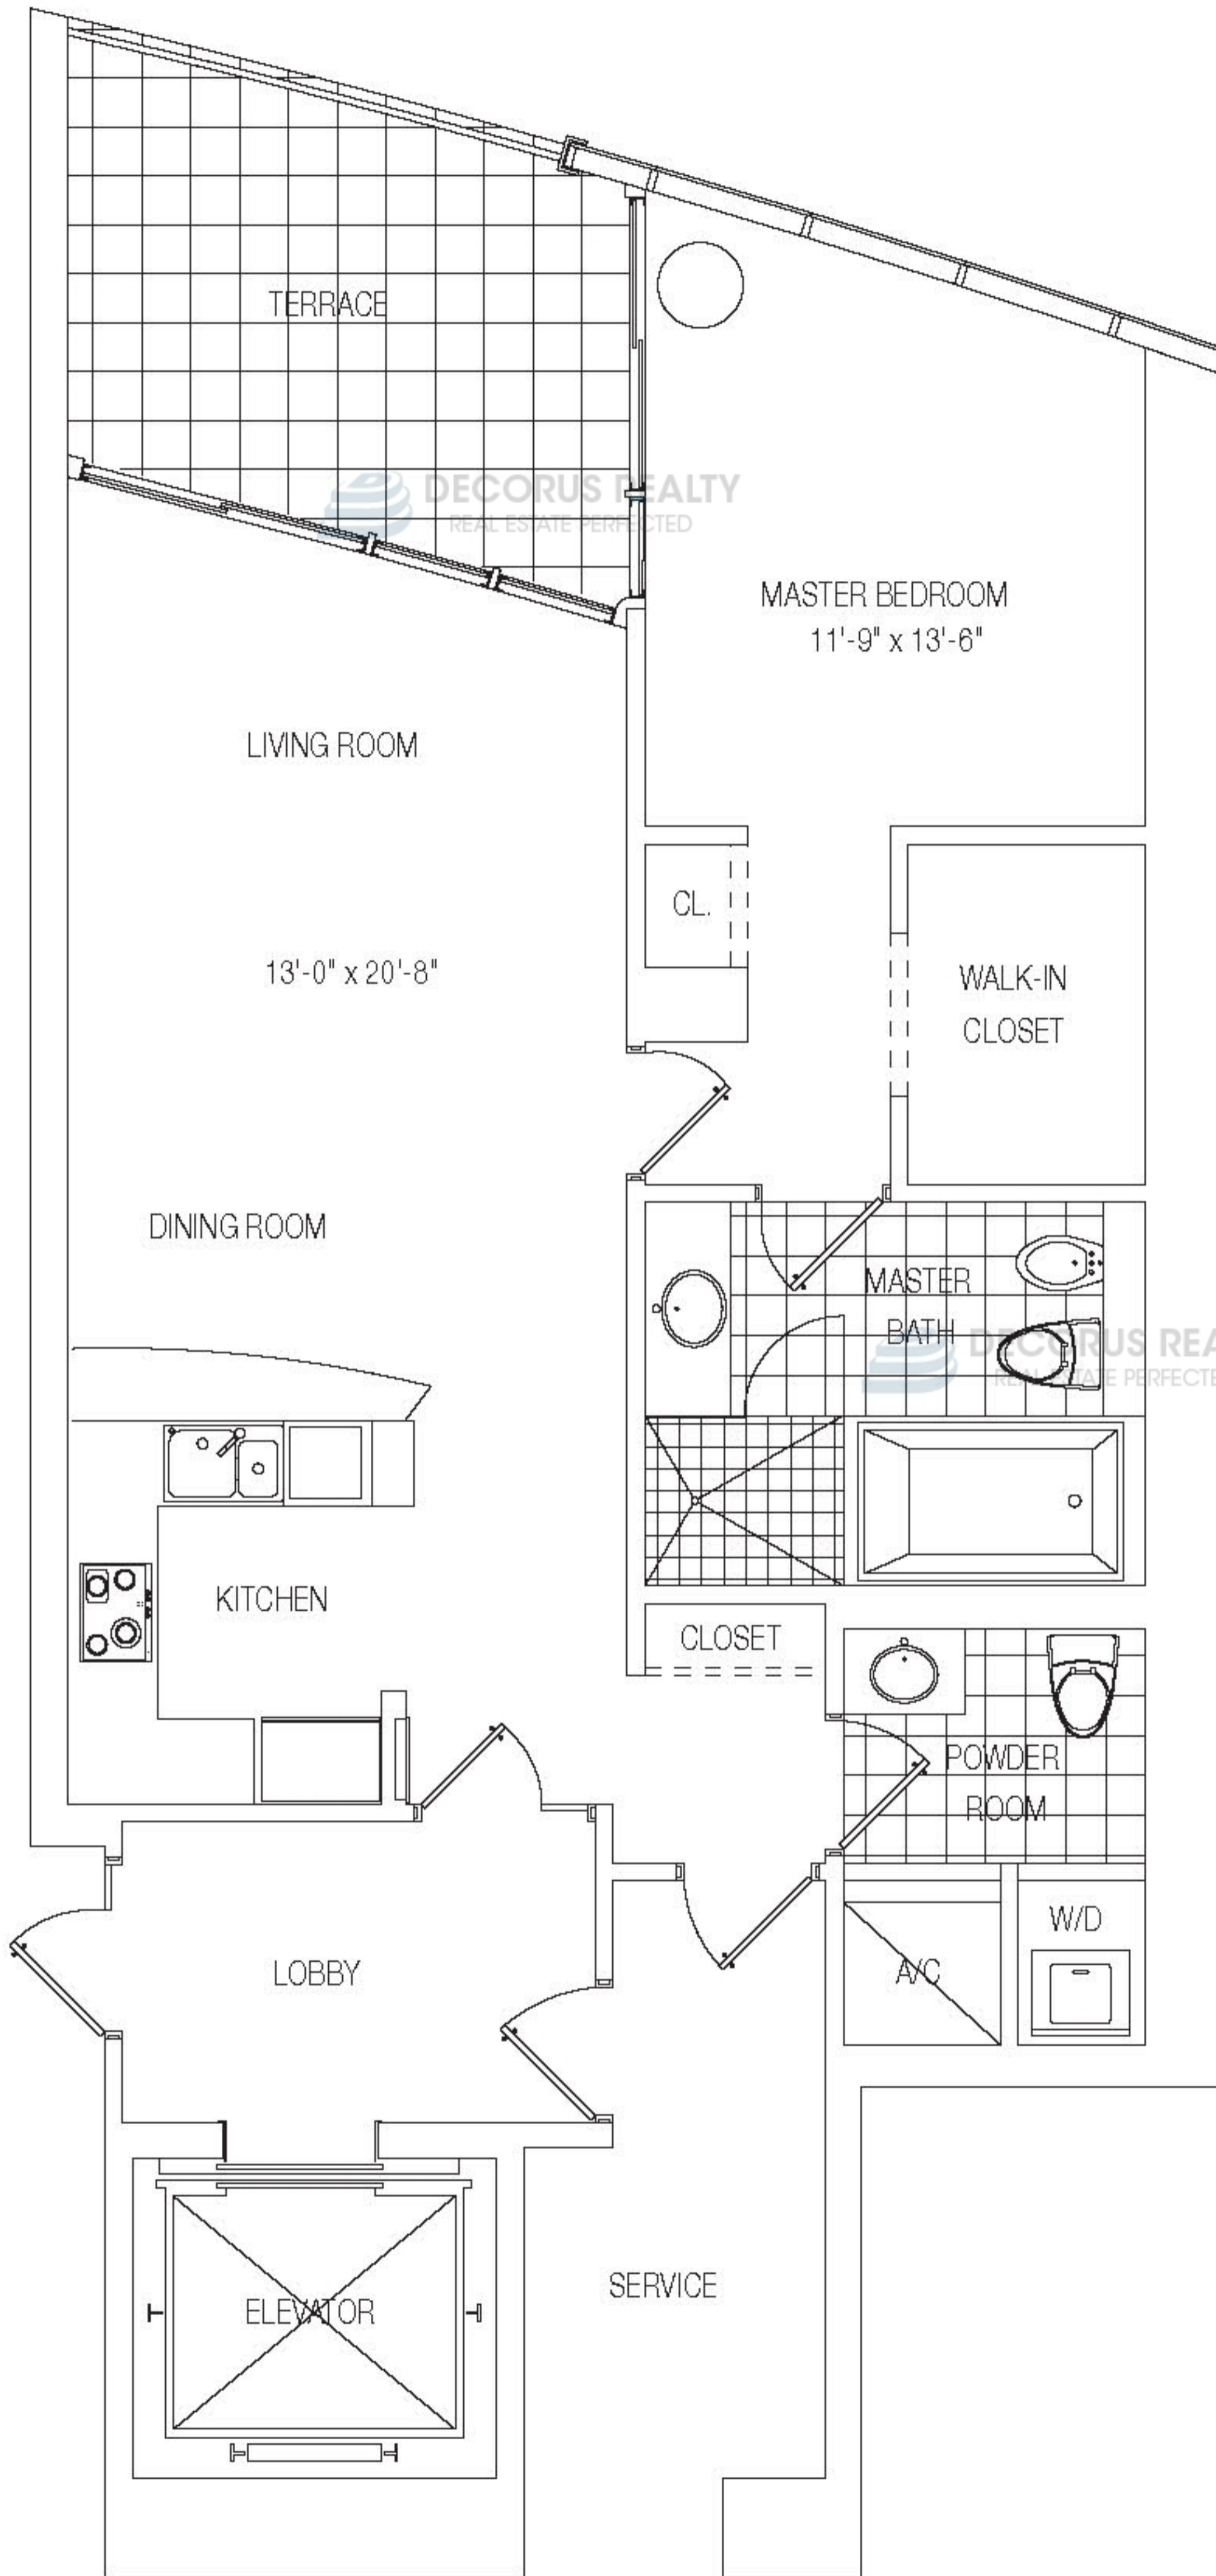

TheMiamiProperties.com

RESIDENCE B2

1 Bedroom + Den / 2 Bathrooms

Total Square Footage: 1,495 sqft

RESIDENCE C

2 Bedrooms + Den / 3 Bathrooms

Total Square Footage: 1,923 sqft

RESIDENCE D

3 Bedrooms / 3.5 Bathrooms

Total Square Footage: 2,617 sqft