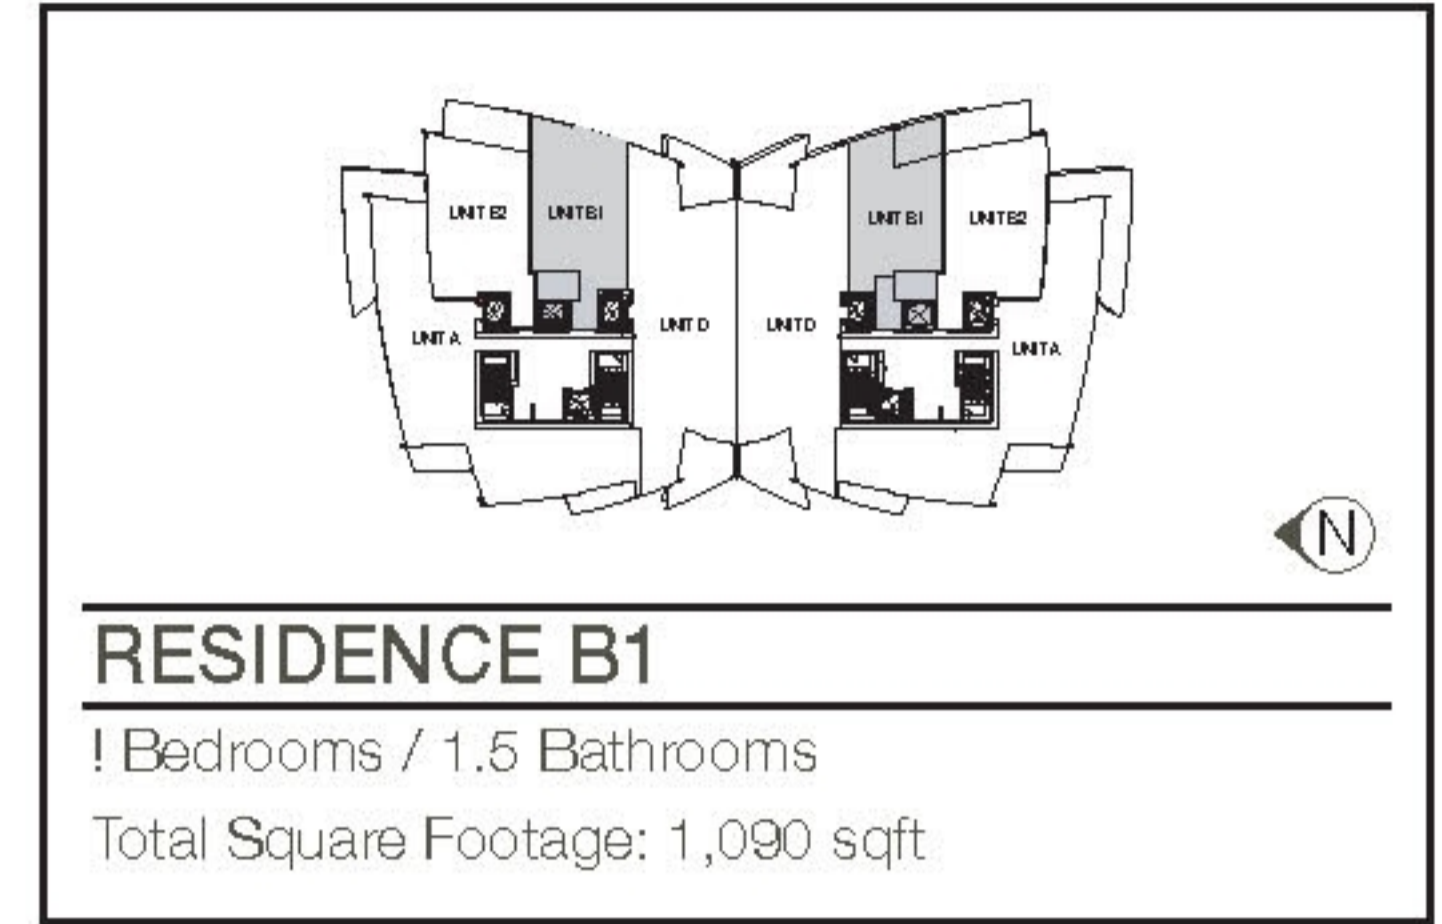

TheMiamiProperties.com

RESIDENCE B2

1 Bedroom + Den / 2 Bathrooms

Total Square Footage: 1,495 sqft

RESIDENCE C

2 Bedrooms + Den / 3 Bathrooms

Total Square Footage: 1,923 sqft

RESIDENCE D

3 Bedrooms / 3.5 Bathrooms

Total Square Footage: 2,617 sqft