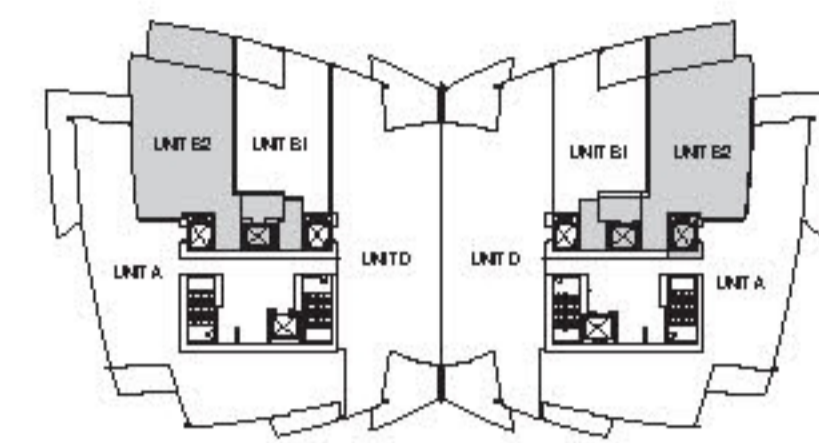

TheMiamiProperties.com

RESIDENCE B2

1 Bedroom + Den / 2 Bathrooms

Total Square Footage: 1,495 sqft

RESIDENCE C

2 Bedrooms + Den / 3 Bathrooms

Total Square Footage: 1,923 sqft

RESIDENCE D

3 Bedrooms / 3.5 Bathrooms

Total Square Footage: 2,617 sqft