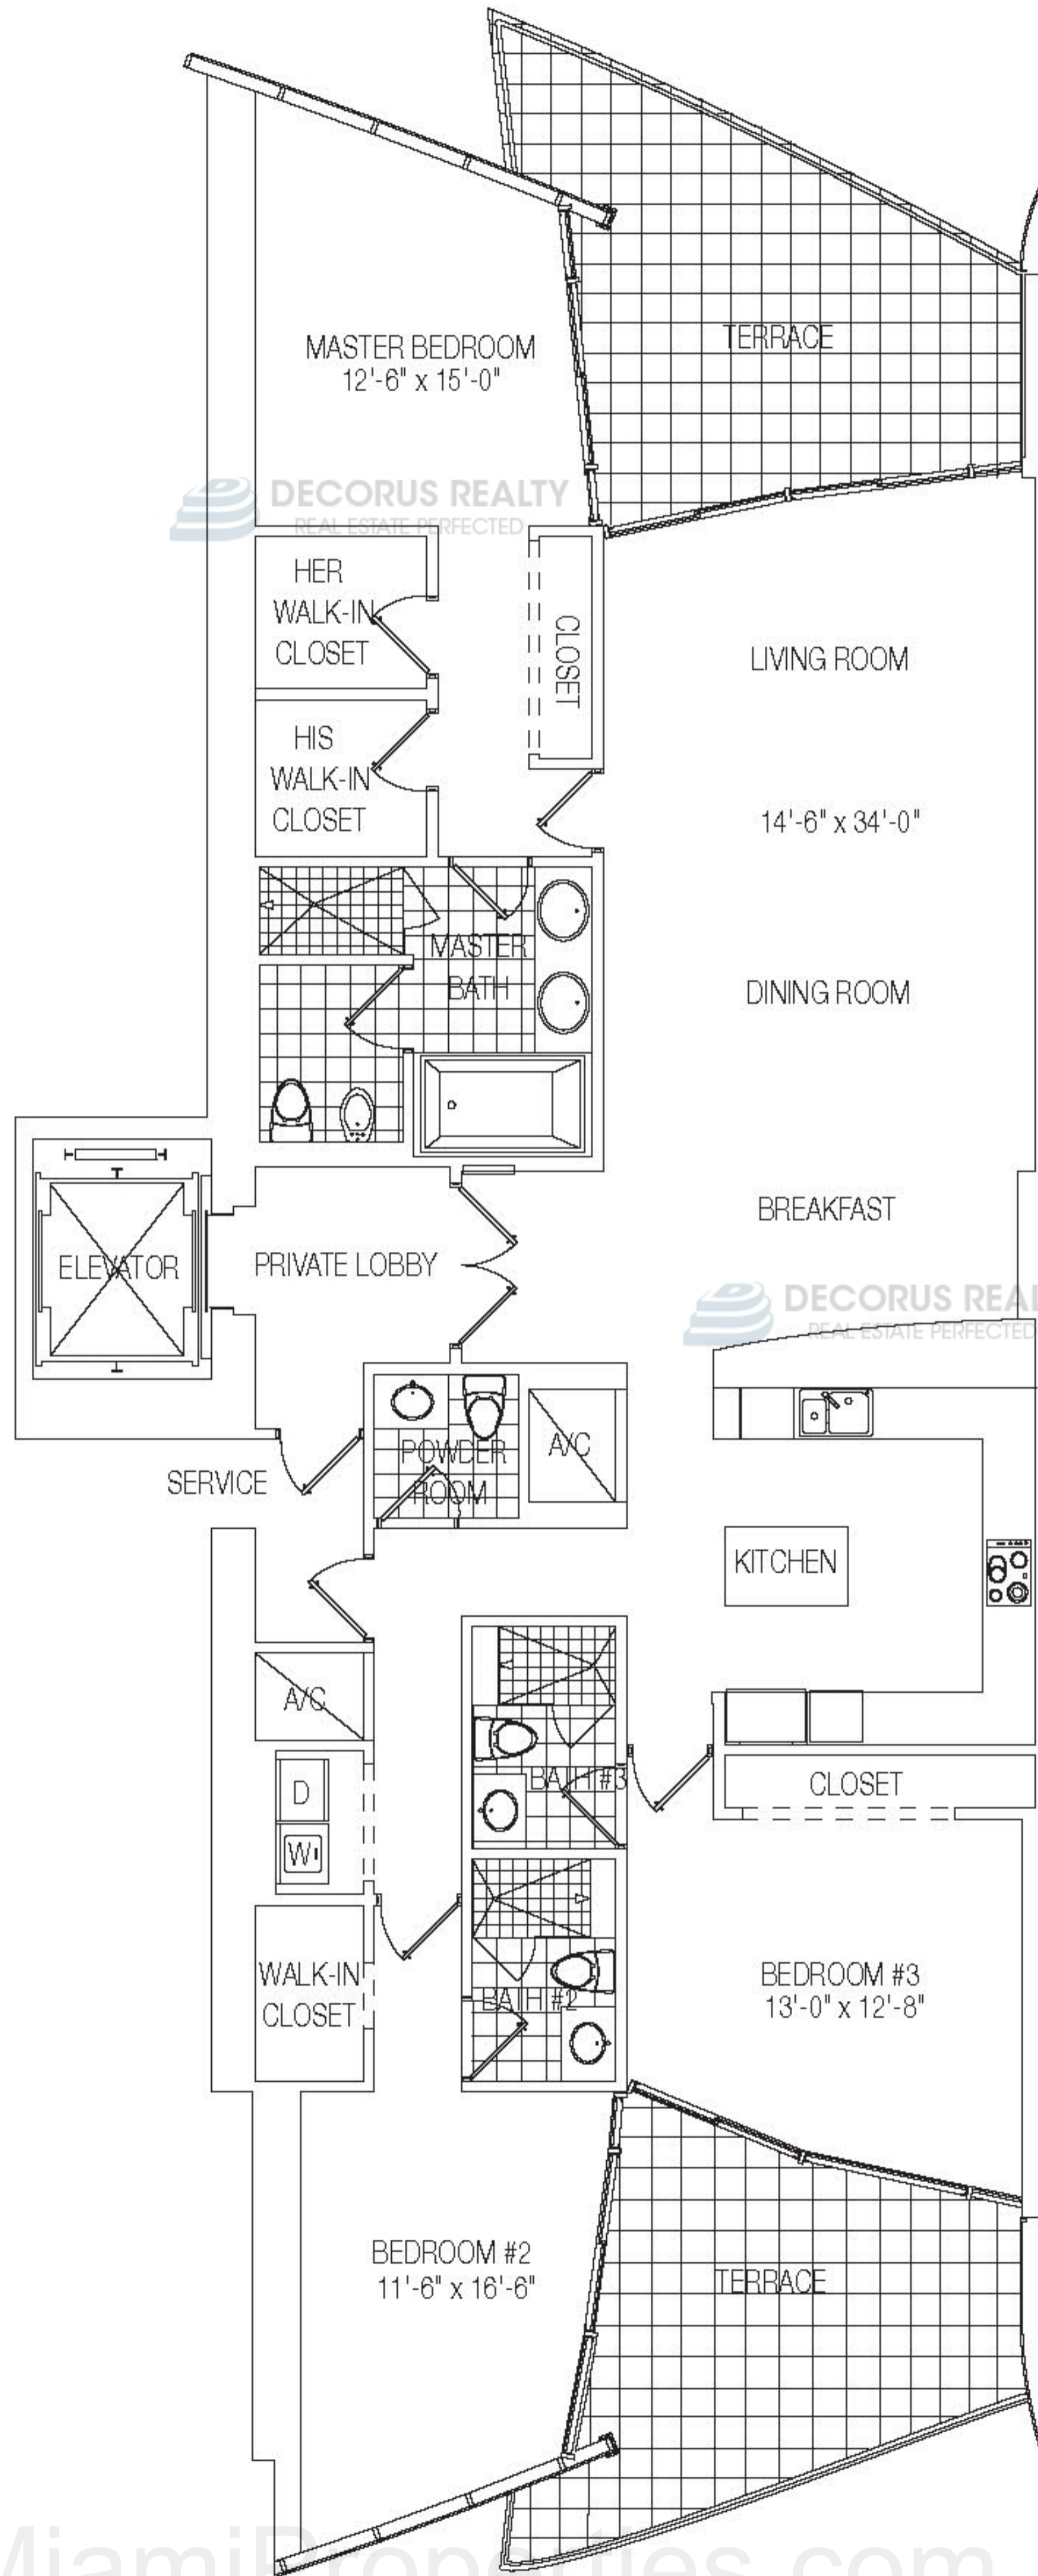

TheMiamiProperties.com

RESIDENCE B2

1 Bedroom + Den / 2 Bathrooms

Total Square Footage: 1,495 sqft

RESIDENCE C

2 Bedrooms + Den / 3 Bathrooms

Total Square Footage: 1,923 sqft

RESIDENCE D

3 Bedrooms / 3.5 Bathrooms

Total Square Footage: 2,617 sqft