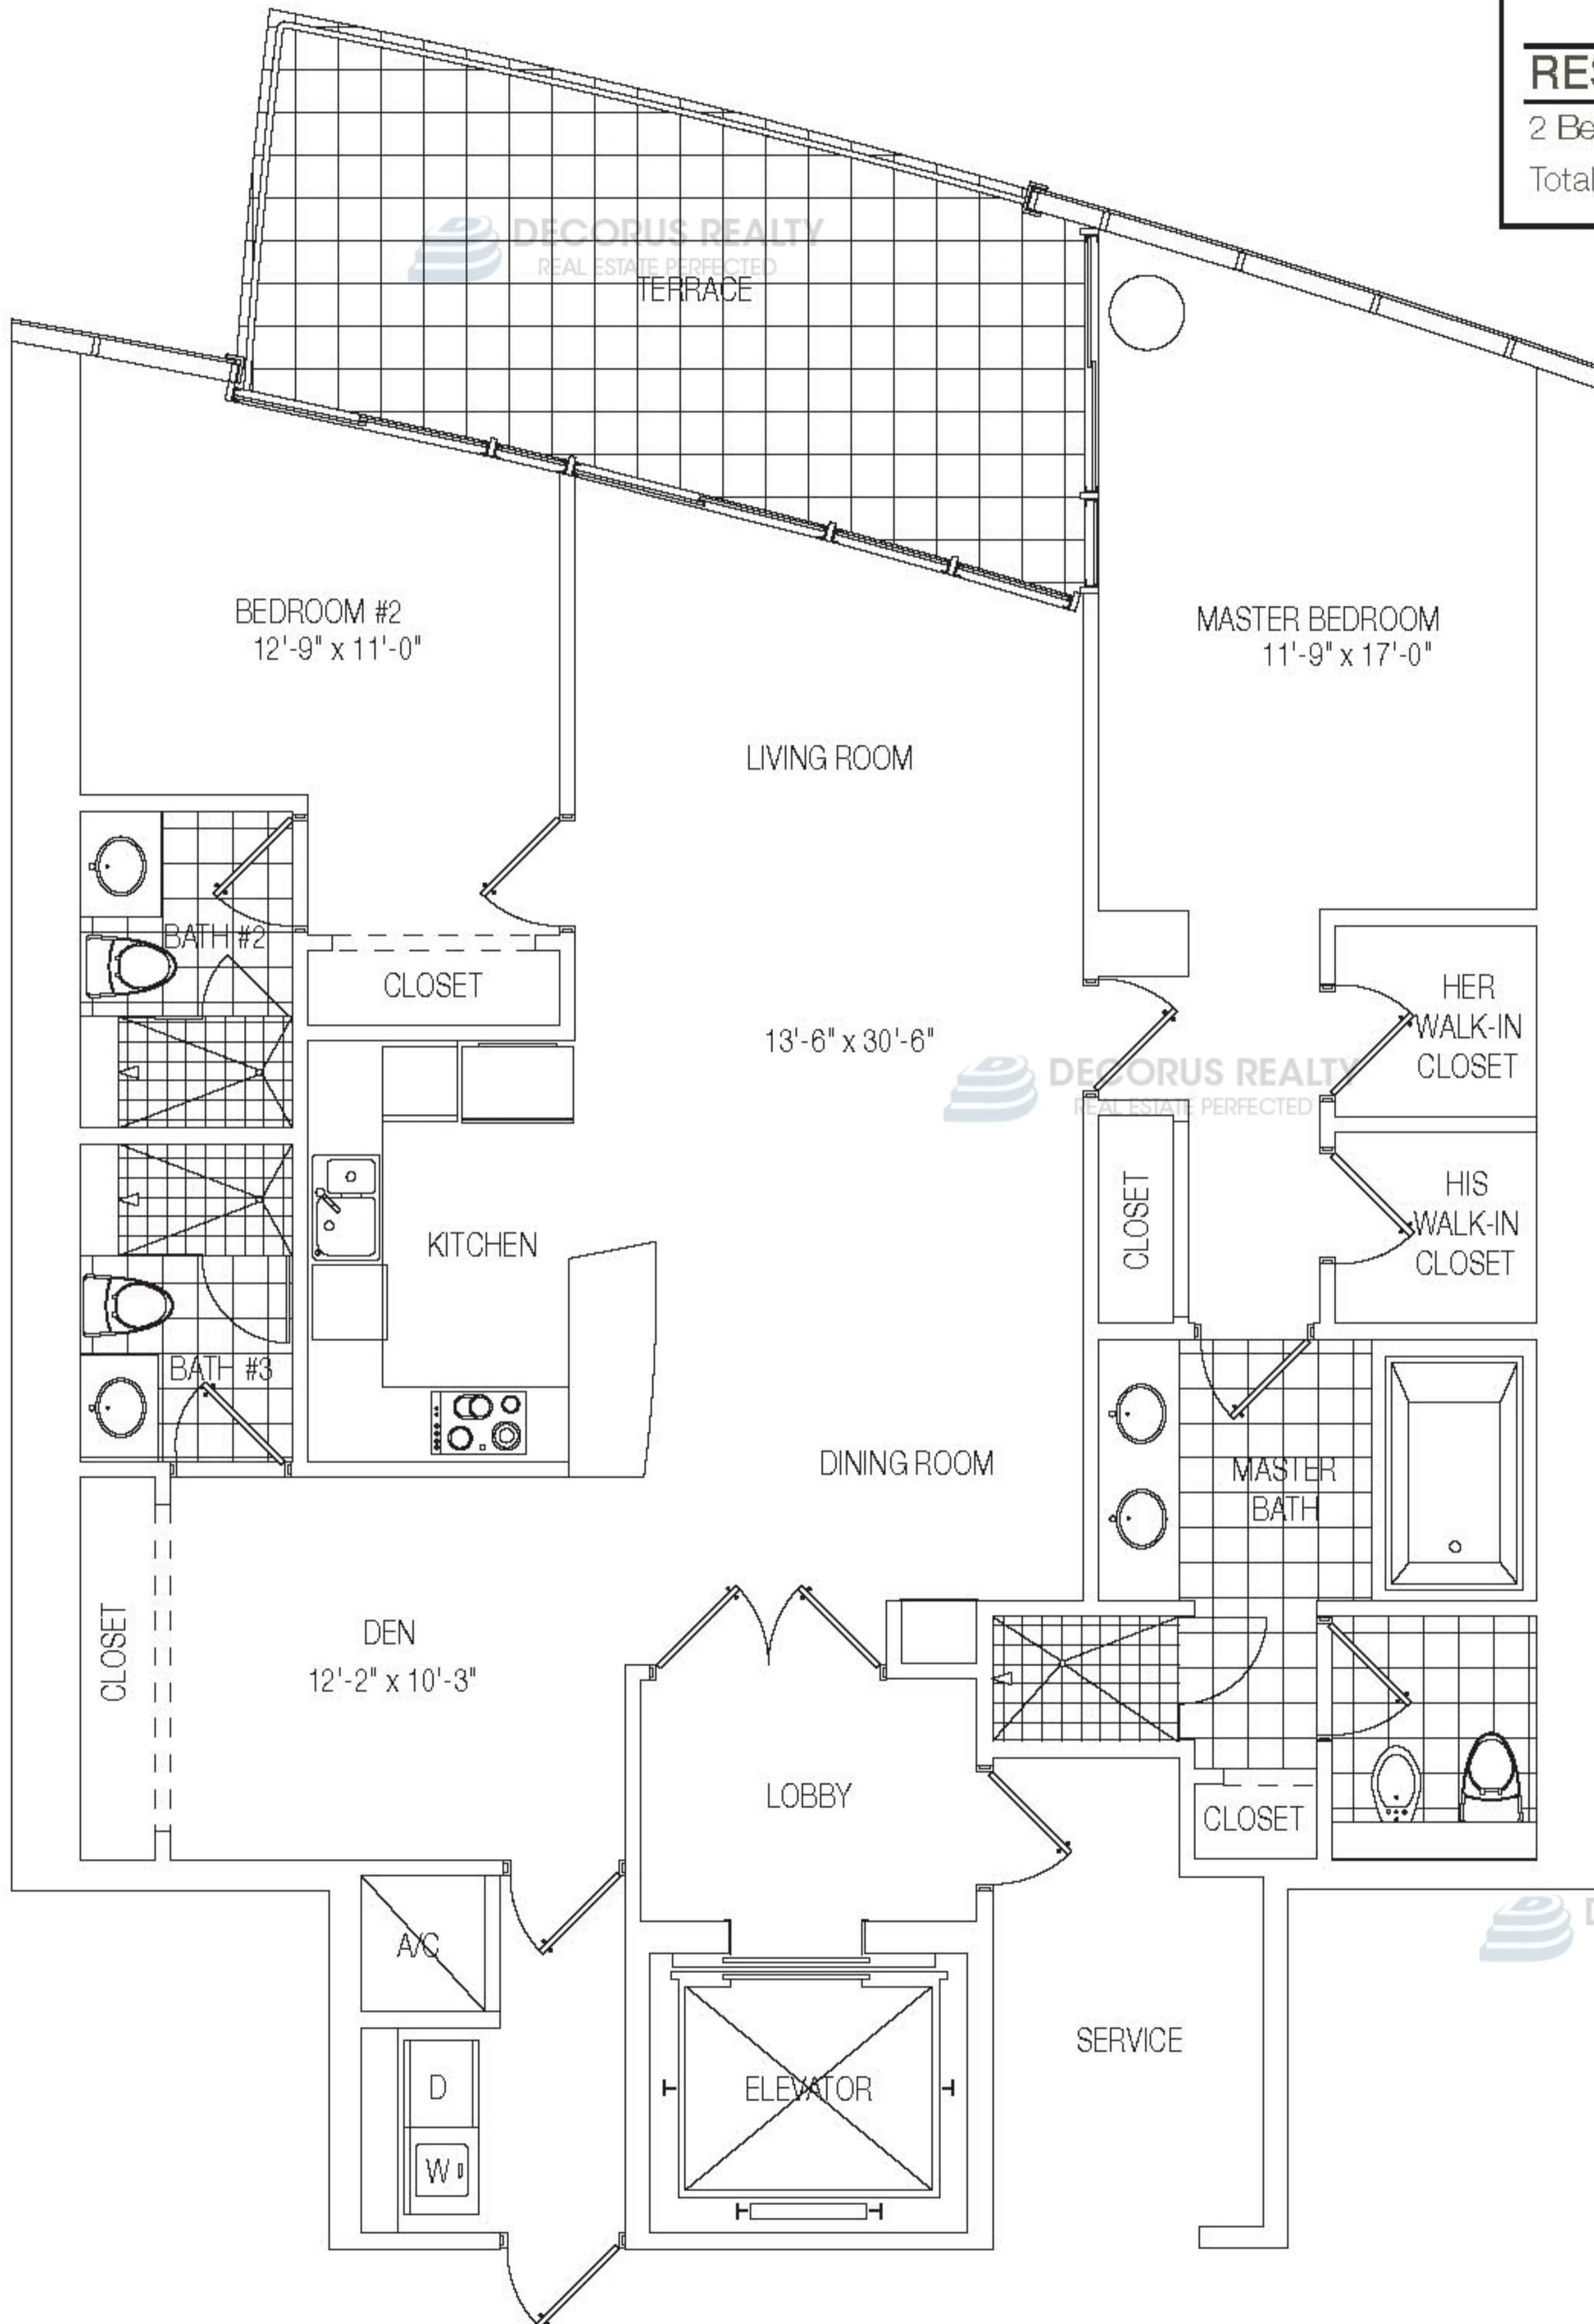

TheMiamiProperties.com

RESIDENCE B2

1 Bedroom + Den / 2 Bathrooms

Total Square Footage: 1,495 sqft

RESIDENCE C

2 Bedrooms + Den / 3 Bathrooms

Total Square Footage: 1,923 sqft

RESIDENCE D

3 Bedrooms / 3.5 Bathrooms

Total Square Footage: 2,617 sqft