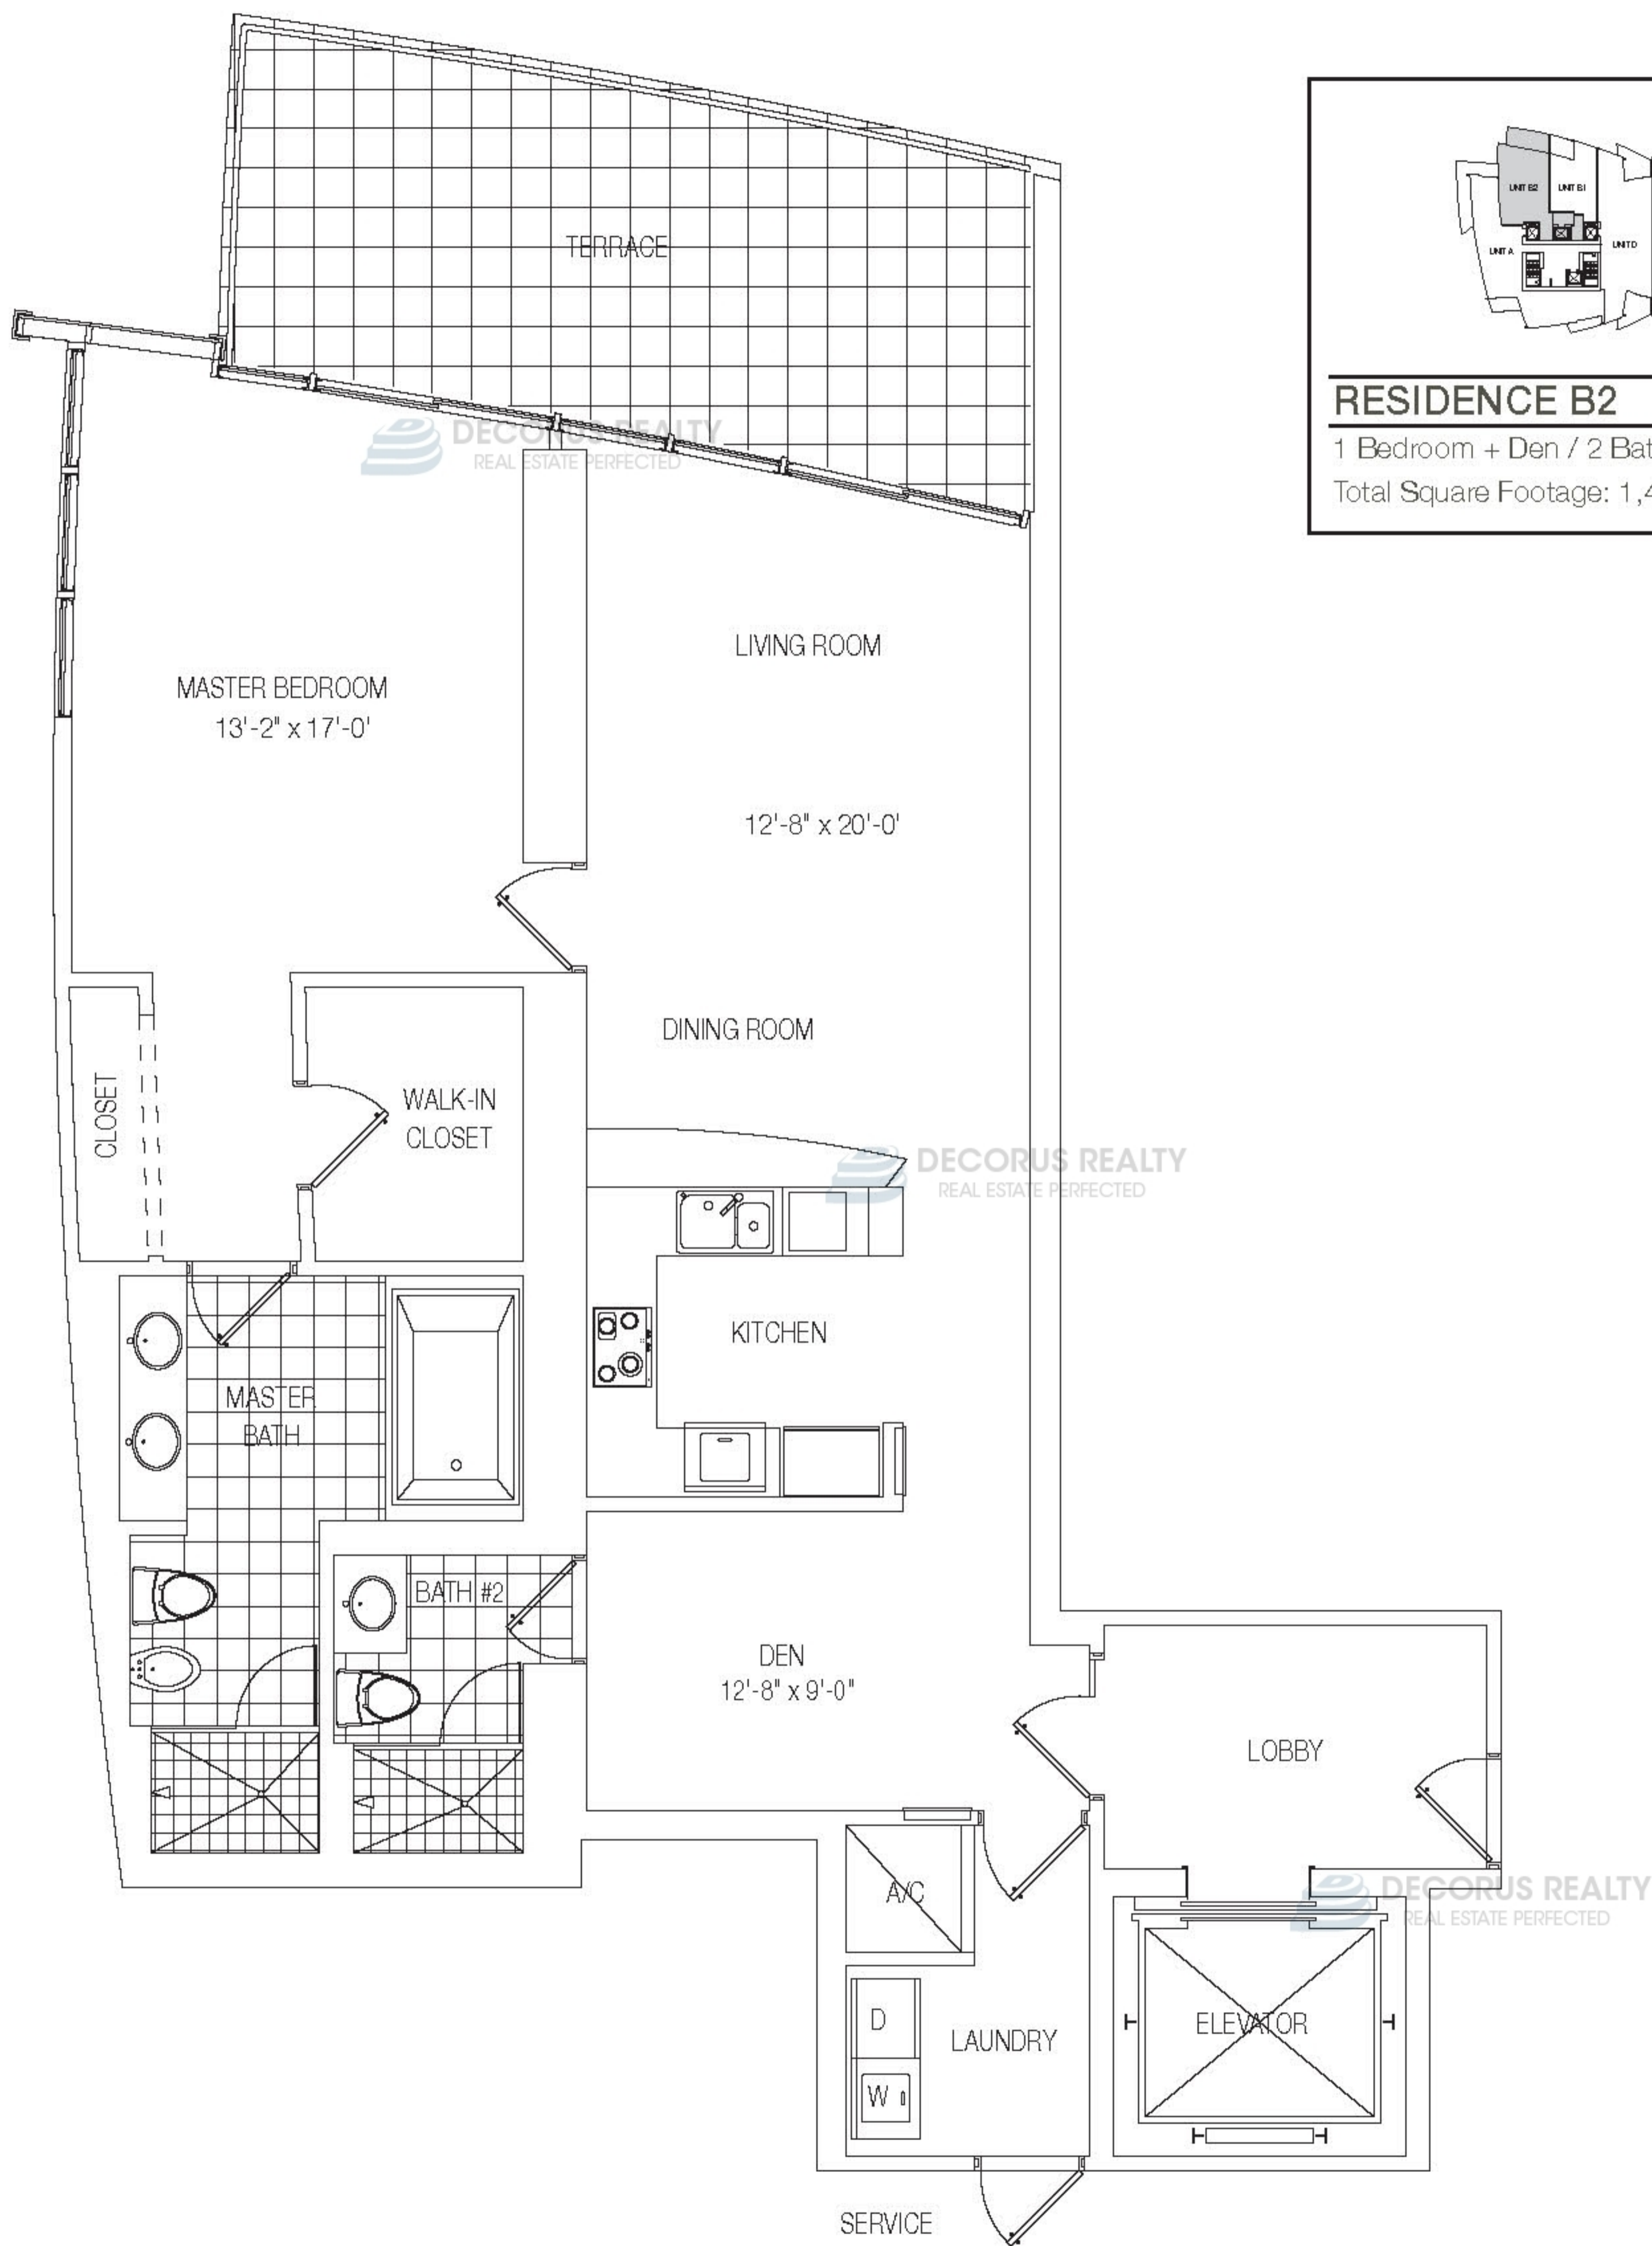

TheMiamiProperties.com

RESIDENCE B2

1 Bedroom + Den / 2 Bathrooms

Total Square Footage: 1,495 sqft

RESIDENCE C

2 Bedrooms + Den / 3 Bathrooms

Total Square Footage: 1,923 sqft

RESIDENCE D

3 Bedrooms / 3.5 Bathrooms

Total Square Footage: 2,617 sqft