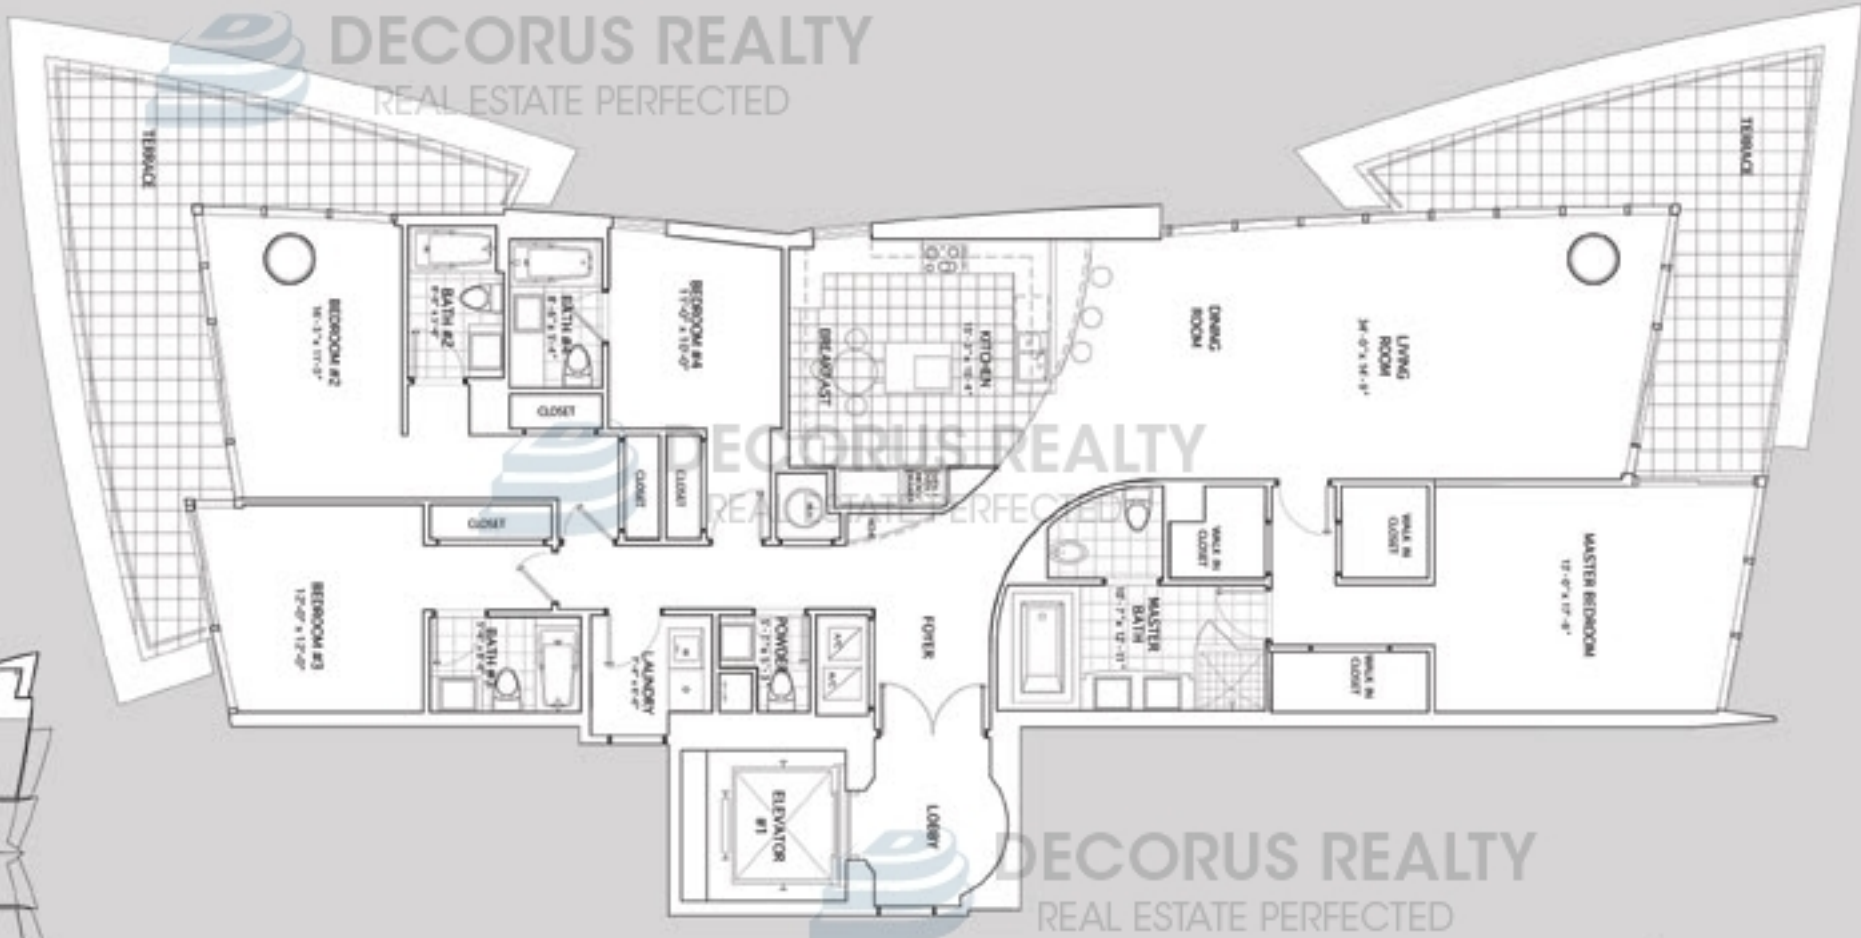

# DREAM PLAN UNIT B-1

1 BEDROOM, 1 1/2 BATHS

TOTAL AREA: 1,085 SQ.FT. 100.7 SQ.M

TremiamiProperties.com

Oral representations cannot be relied upon as correctly stating representations of the developer. For correct representations, make reference to this document and to the documents required by section 718.503, Florida Statutes, to be furnished by a developer to a buyer or lessee. All dimensions are approximate, and all floorplans and development plans are subject to change. The Developer's obligation under the Contract for Sale and Purchase of the units at Jade Beach with respect to installation of flooring in the units is specifically limited to floors in the baths only.

# DREAM PLAN UNIT C

2 BEDROOMS, 3 BATHS + DEN

TOTAL AREA: 1,879 SQ.FT. 174.5 SQ.M

TheMiamiProperties.com

# DREAM PLAN UNIT D

3 BEDROOMS, 3 1/2 BATHS

TOTAL AREA: 2,436 SQ.FT. 226.3 SQ.M

DECORUS REALTY  
REAL ESTATE PERFECTED

TheMiamiProperties.com

# DREAM PLAN UNIT E

4 BEDROOMS, 4 1/2 BATHS  
TOTAL AREA: 3,211 SQ.FT. 298.3 SQ.M

DECORUS REALTY  
REAL ESTATE PERFECTED

TheMiamiProperties.com

DECORUS REALTY  
REAL ESTATE PERFECTED

Oral representations cannot be relied upon as correctly stating representations of the developer. For correct representations, make reference to this document and to the documents required by section 718.503, Florida Statutes, to be furnished by a developer to a buyer or lessee. All dimensions are approximate, and all floorplans and development plans are subject to change. The Developer's obligation under the Contract for Sale and Purchase of the units at Jade Beach with respect to installation of flooring in the units is specifically limited to floors in the baths only.