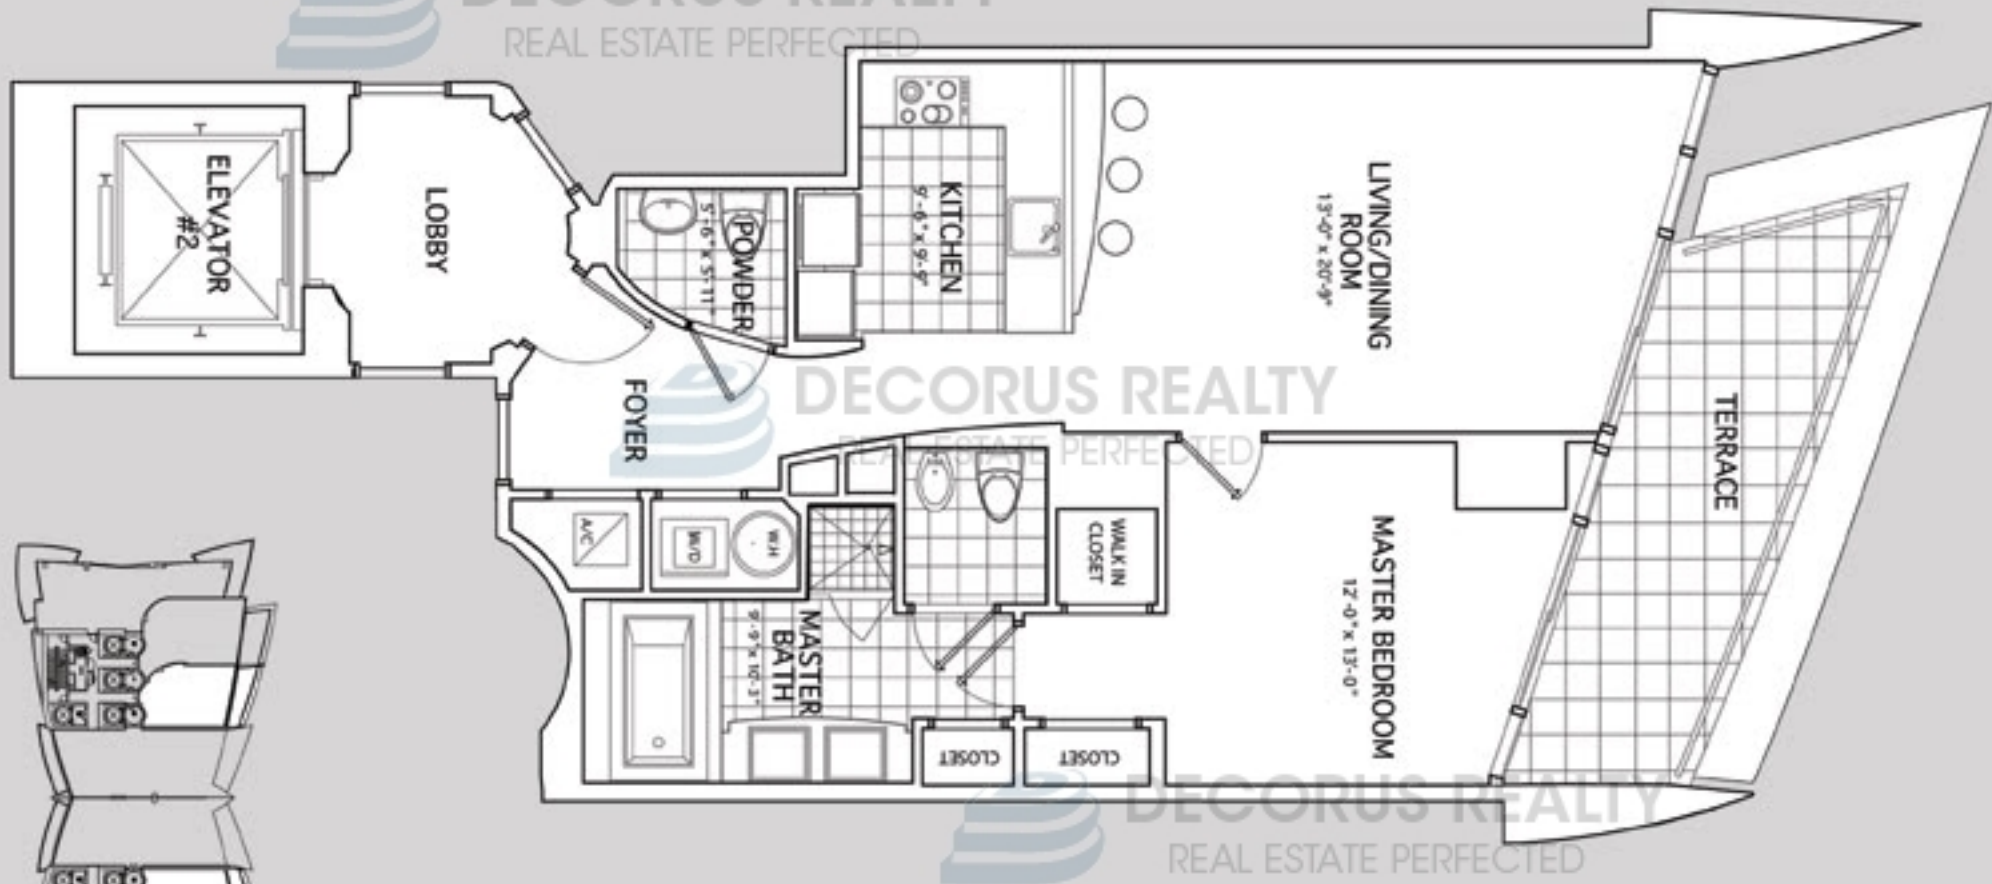

# DREAM PLAN UNIT A

3 BEDROOMS, 3 1/2 BATHS

TOTAL AREA: 2,630 SQ.FT. 244.3 SQ.M

TheMiamiProperties.com

# DREAM PLAN UNIT B-1

1 BEDROOM, 1 1/2 BATHS

TOTAL AREA: 1,085 SQ.FT. 100.7 SQ.M

TremiamiProperties.com

Oral representations cannot be relied upon as correctly stating representations of the developer. For correct representations, make reference to this document and to the documents required by section 718.503, Florida Statutes, to be furnished by a developer to a buyer or lessee. All dimensions are approximate, and all floorplans and development plans are subject to change. The Developer's obligation under the Contract for Sale and Purchase of the units at Jade Beach with respect to installation of flooring in the units is specifically limited to floors in the baths only.

# DREAM PLAN UNIT B-2

1 BEDROOM, 2 BATHS + DEN  
TOTAL AREA: 1,367 SQ.FT. 126.9 SQ.M

TheMiamiProperties.com

# DREAM PLAN UNIT C

2 BEDROOMS, 3 BATHS + DEN

TOTAL AREA: 1,879 SQ.FT. 174.5 SQ.M

TheMiamiProperties.com