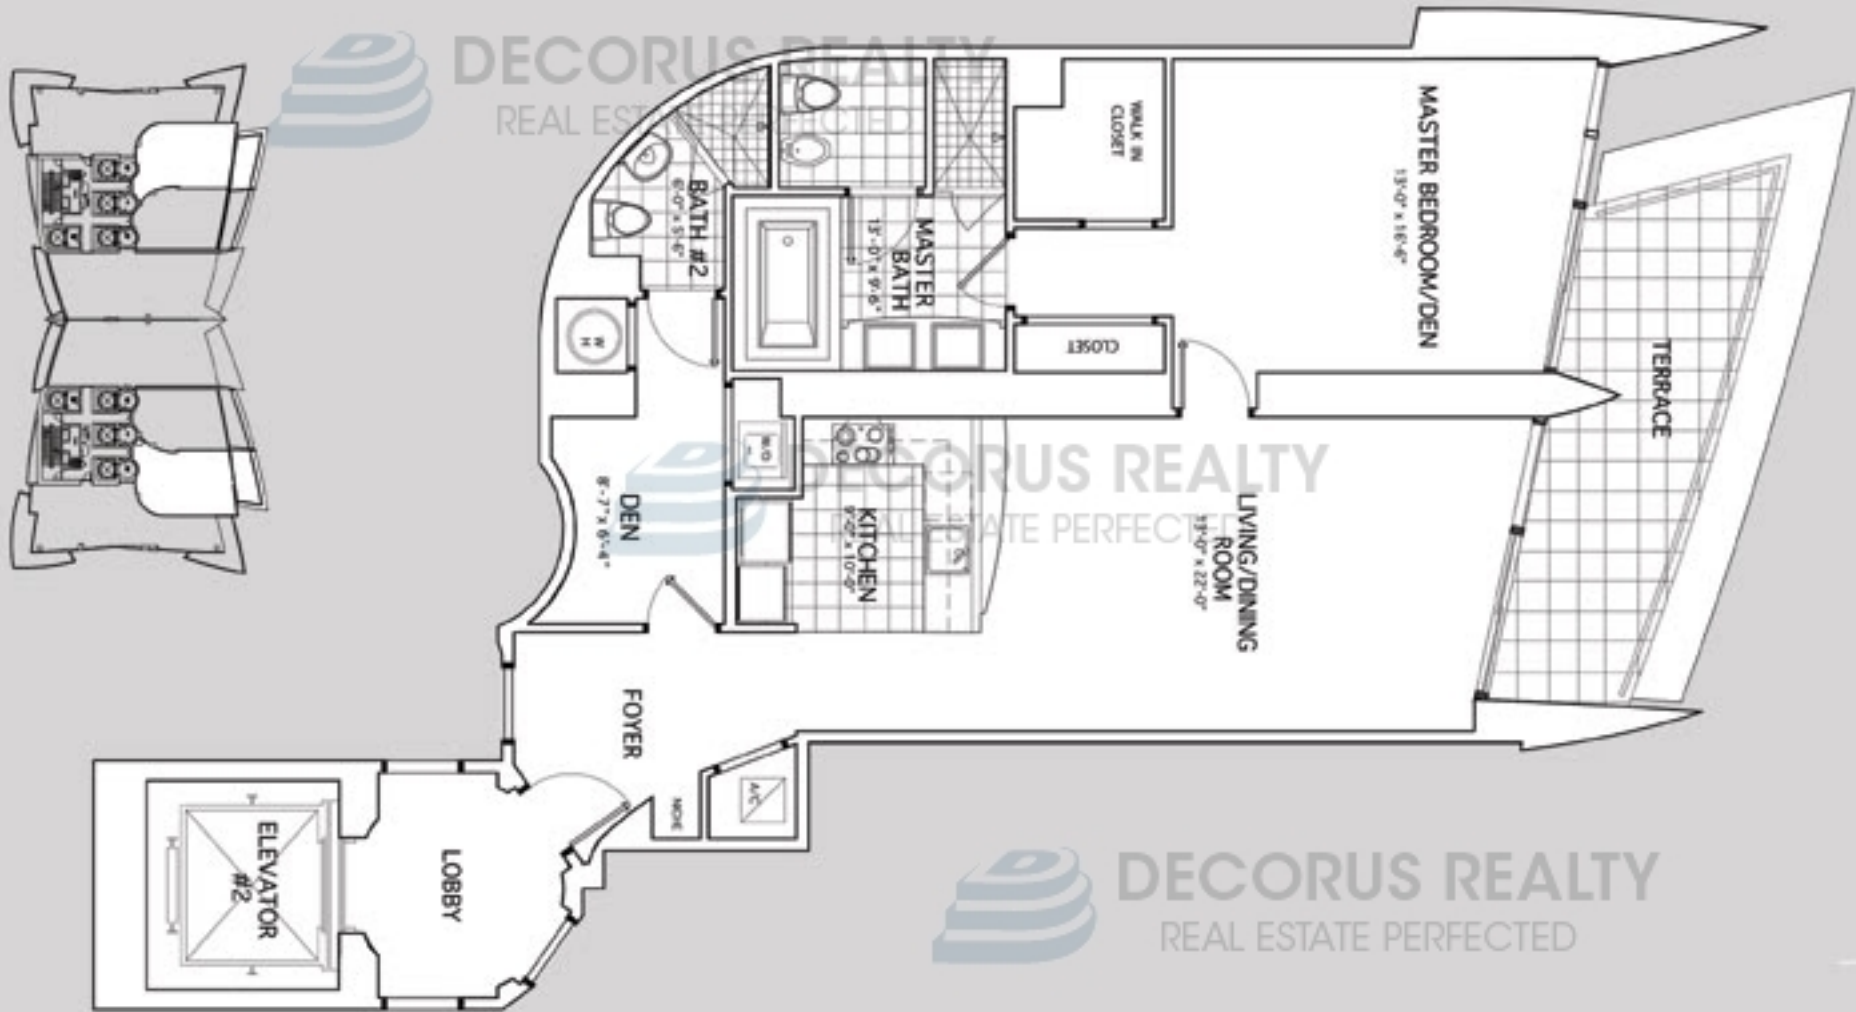

# DREAM PLAN UNIT B-1

1 BEDROOM, 1 1/2 BATHS

TOTAL AREA: 1,085 SQ.FT. 100.7 SQ.M

TremiamiProperties.com

Oral representations cannot be relied upon as correctly stating representations of the developer. For correct representations, make reference to this document and to the documents required by section 718.503, Florida Statutes, to be furnished by a developer to a buyer or lessee. All dimensions are approximate, and all floorplans and development plans are subject to change. The Developer's obligation under the Contract for Sale and Purchase of the units at Jade Beach with respect to installation of flooring in the units is specifically limited to floors in the baths only.

# DREAM PLAN UNIT B-2

1 BEDROOM, 2 BATHS + DEN  
TOTAL AREA: 1,367 SQ.FT. 126.9 SQ.M

TheMiamiProperties.com

# DREAM PLAN UNIT C

2 BEDROOMS, 3 BATHS + DEN

TOTAL AREA: 1,879 SQ.FT. 174.5 SQ.M

TheMiamiProperties.com

# DREAM PLAN UNIT D

3 BEDROOMS, 3 1/2 BATHS

TOTAL AREA: 2,436 SQ.FT. 226.3 SQ.M

DECORUS REALTY  
REAL ESTATE PERFECTED

TheMiamiProperties.com