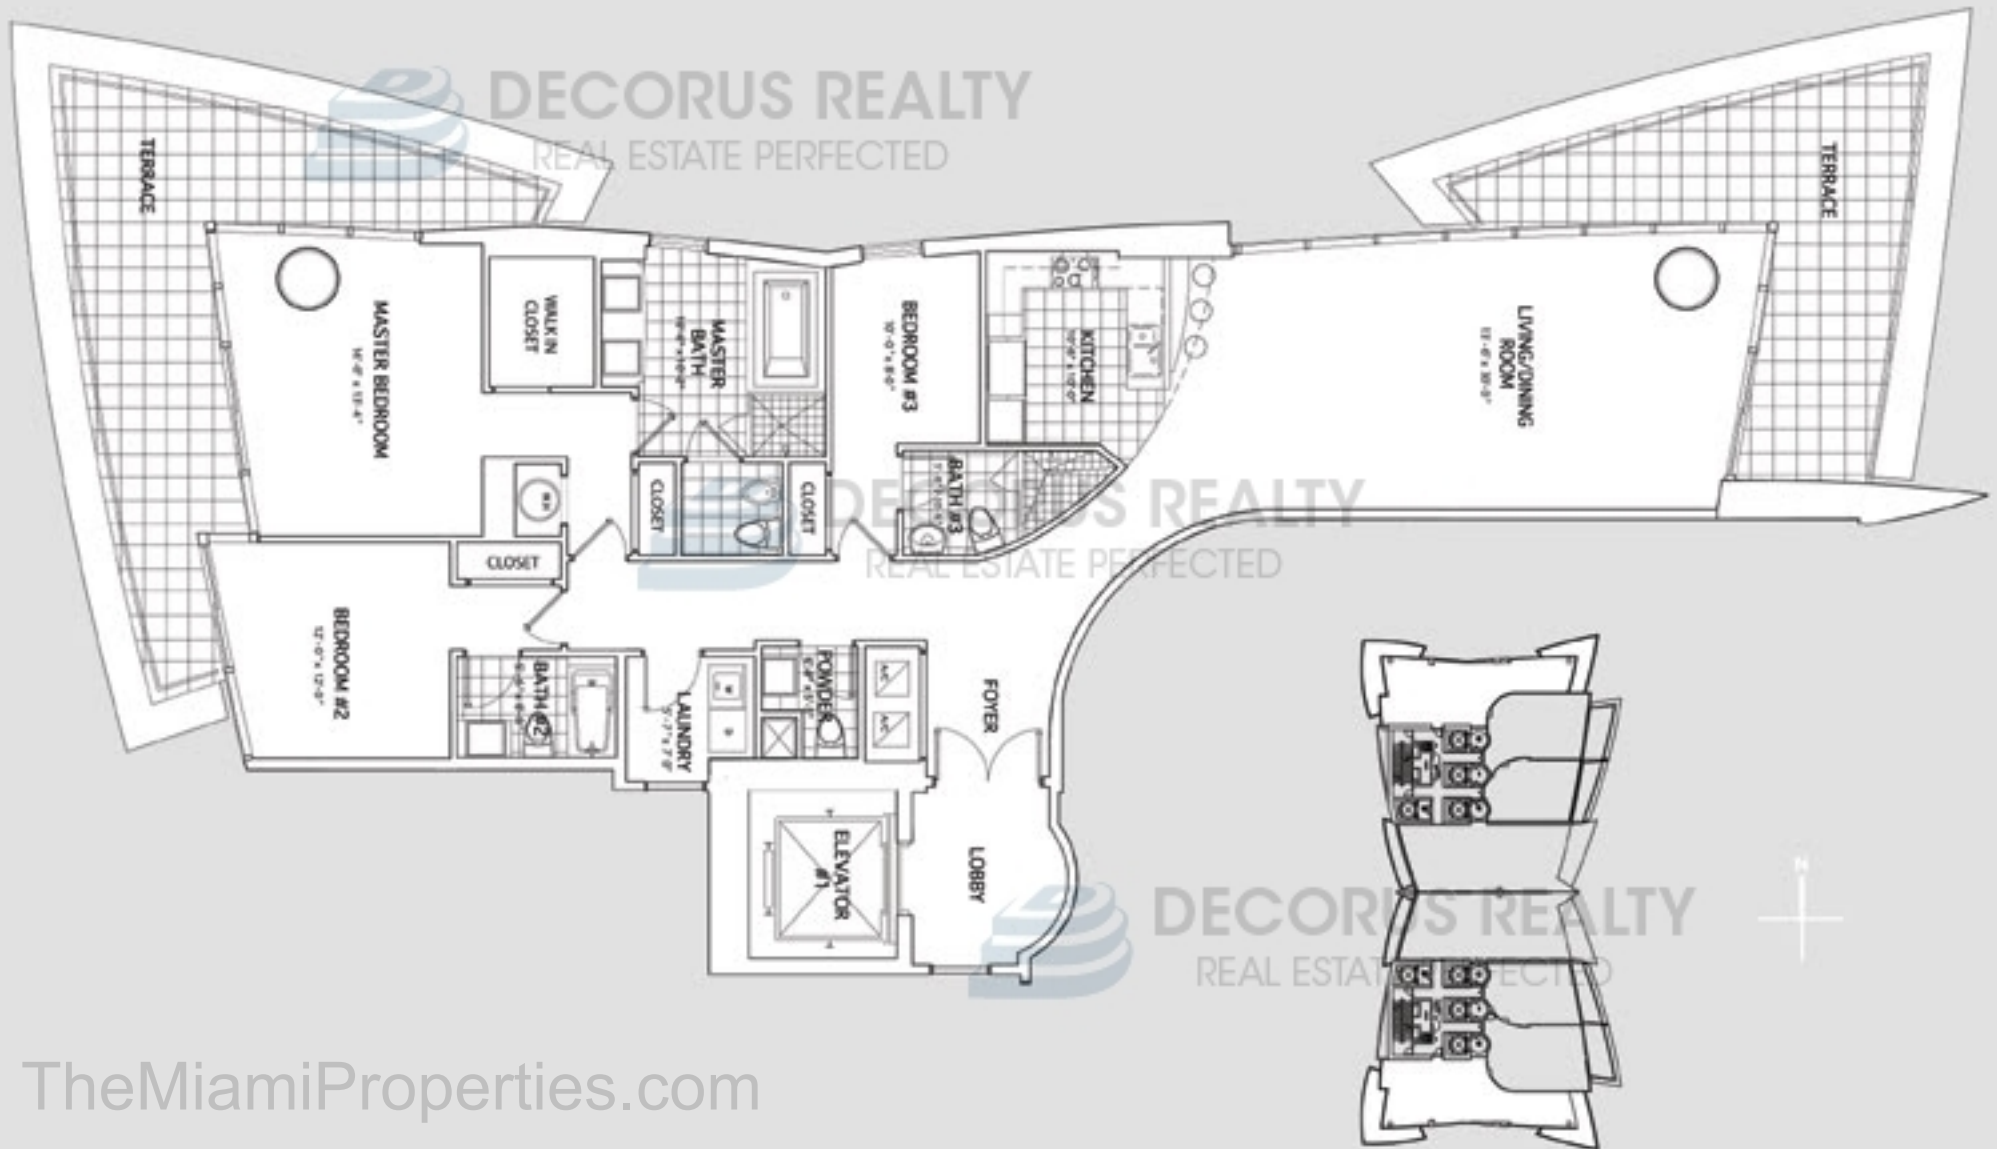

# DREAM PLAN UNIT A

3 BEDROOMS, 3 1/2 BATHS

TOTAL AREA: 2,630 SQ.FT. 244.3 SQ.M

TheMiamiProperties.com

# DREAM PLAN UNIT B-1

1 BEDROOM, 1 1/2 BATHS

TOTAL AREA: 1,085 SQ.FT. 100.7 SQ.M

TremiamiProperties.com

Oral representations cannot be relied upon as correctly stating representations of the developer. For correct representations, make reference to this document and to the documents required by section 718.503, Florida Statutes, to be furnished by a developer to a buyer or lessee. All dimensions are approximate, and all floorplans and development plans are subject to change. The Developer's obligation under the Contract for Sale and Purchase of the units at Jade Beach with respect to installation of flooring in the units is specifically limited to floors in the baths only.

# DREAM PLAN UNIT B-2

1 BEDROOM, 2 BATHS + DEN  
TOTAL AREA: 1,367 SQ.FT. 126.9 SQ.M

TheMiamiProperties.com

# DREAM PLAN UNIT C

2 BEDROOMS, 3 BATHS + DEN

TOTAL AREA: 1,879 SQ.FT. 174.5 SQ.M

TheMiamiProperties.com