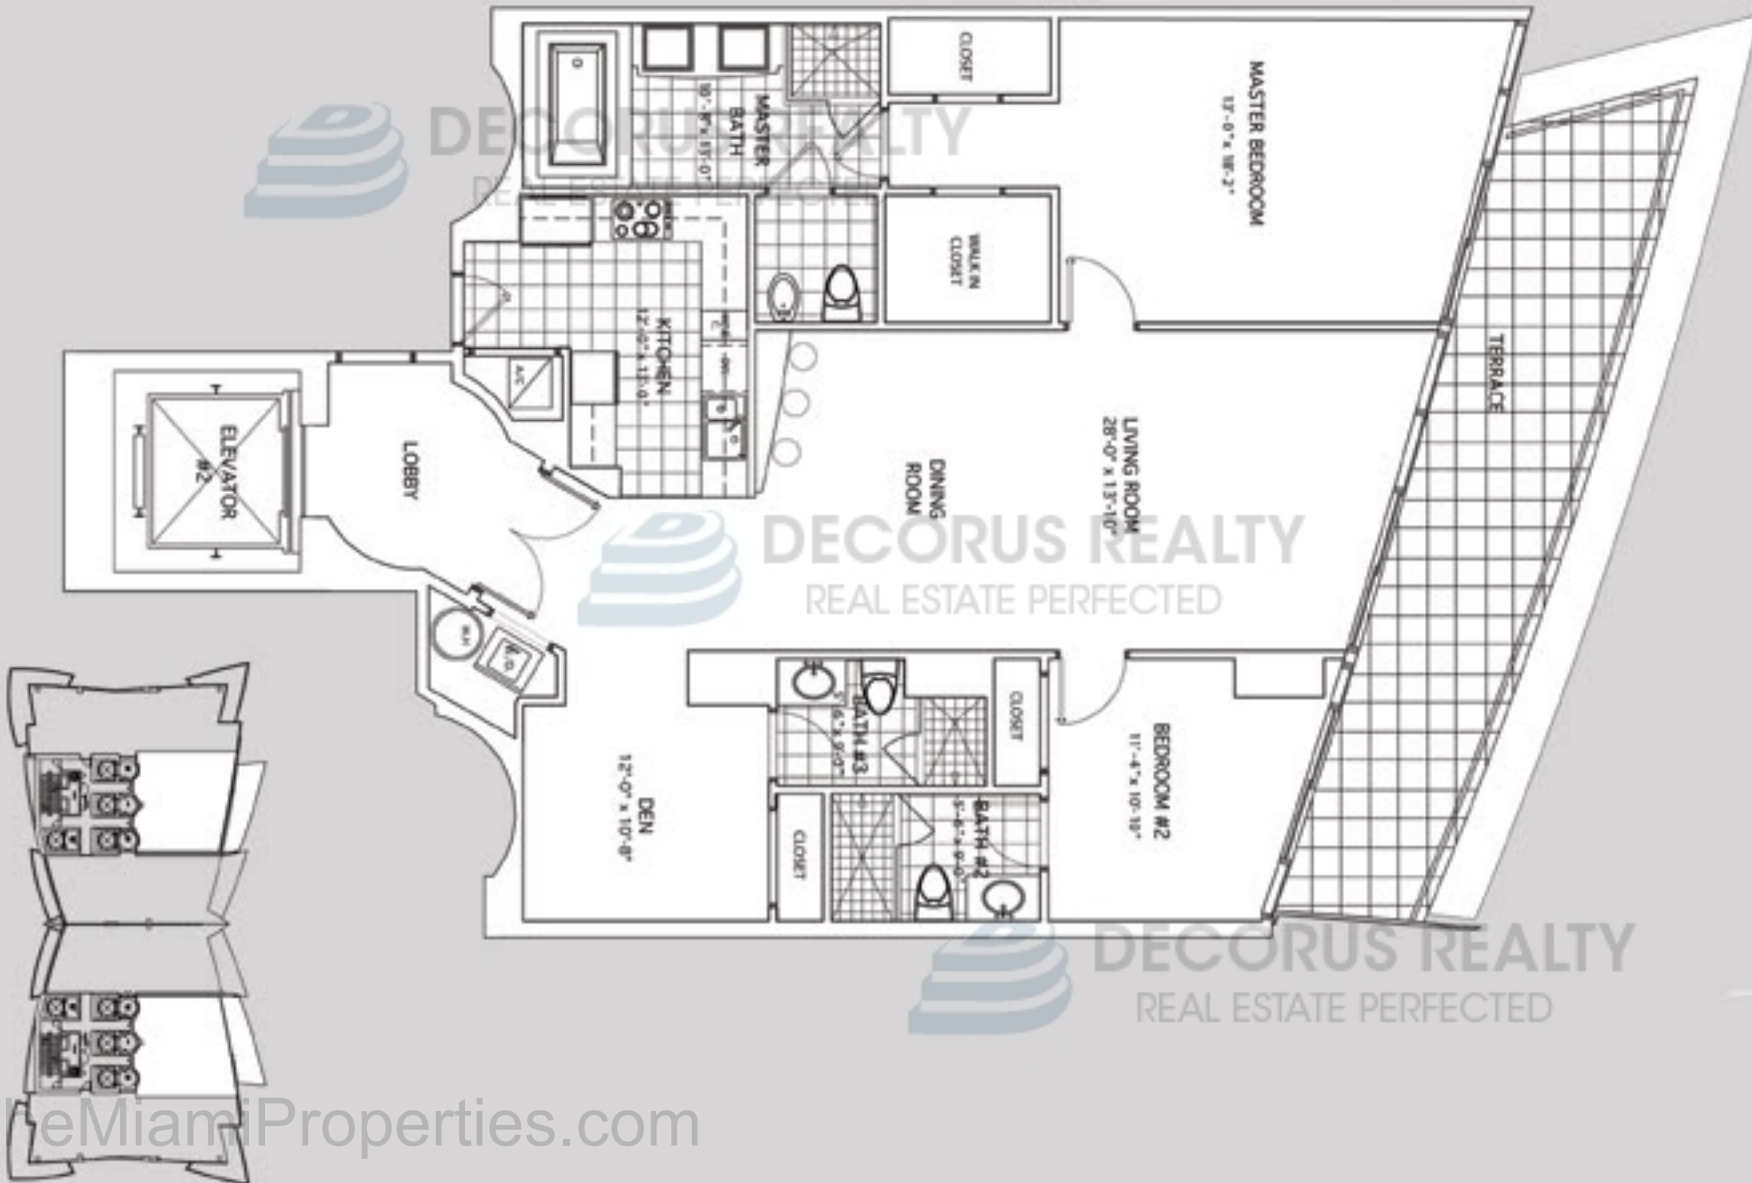

# DREAM PLAN UNIT B-1

1 BEDROOM, 1 1/2 BATHS

TOTAL AREA: 1,085 SQ.FT. 100.7 SQ.M

TremiamiProperties.com

Oral representations cannot be relied upon as correctly stating representations of the developer. For correct representations, make reference to this document and to the documents required by section 718.503, Florida Statutes, to be furnished by a developer to a buyer or lessee. All dimensions are approximate, and all floorplans and development plans are subject to change. The Developer's obligation under the Contract for Sale and Purchase of the units at Jade Beach with respect to installation of flooring in the units is specifically limited to floors in the baths only.

# DREAM PLAN UNIT B-2

1 BEDROOM, 2 BATHS + DEN  
TOTAL AREA: 1,367 SQ.FT. 126.9 SQ.M

TheMiamiProperties.com

# DREAM PLAN UNIT C

2 BEDROOMS, 3 BATHS + DEN

TOTAL AREA: 1,879 SQ.FT. 174.5 SQ.M

TheMiamiProperties.com

# DREAM PLAN UNIT D

3 BEDROOMS, 3 1/2 BATHS

TOTAL AREA: 2,436 SQ.FT. 226.3 SQ.M

DECORUS REALTY  
REAL ESTATE PERFECTED

TheMiamiProperties.com