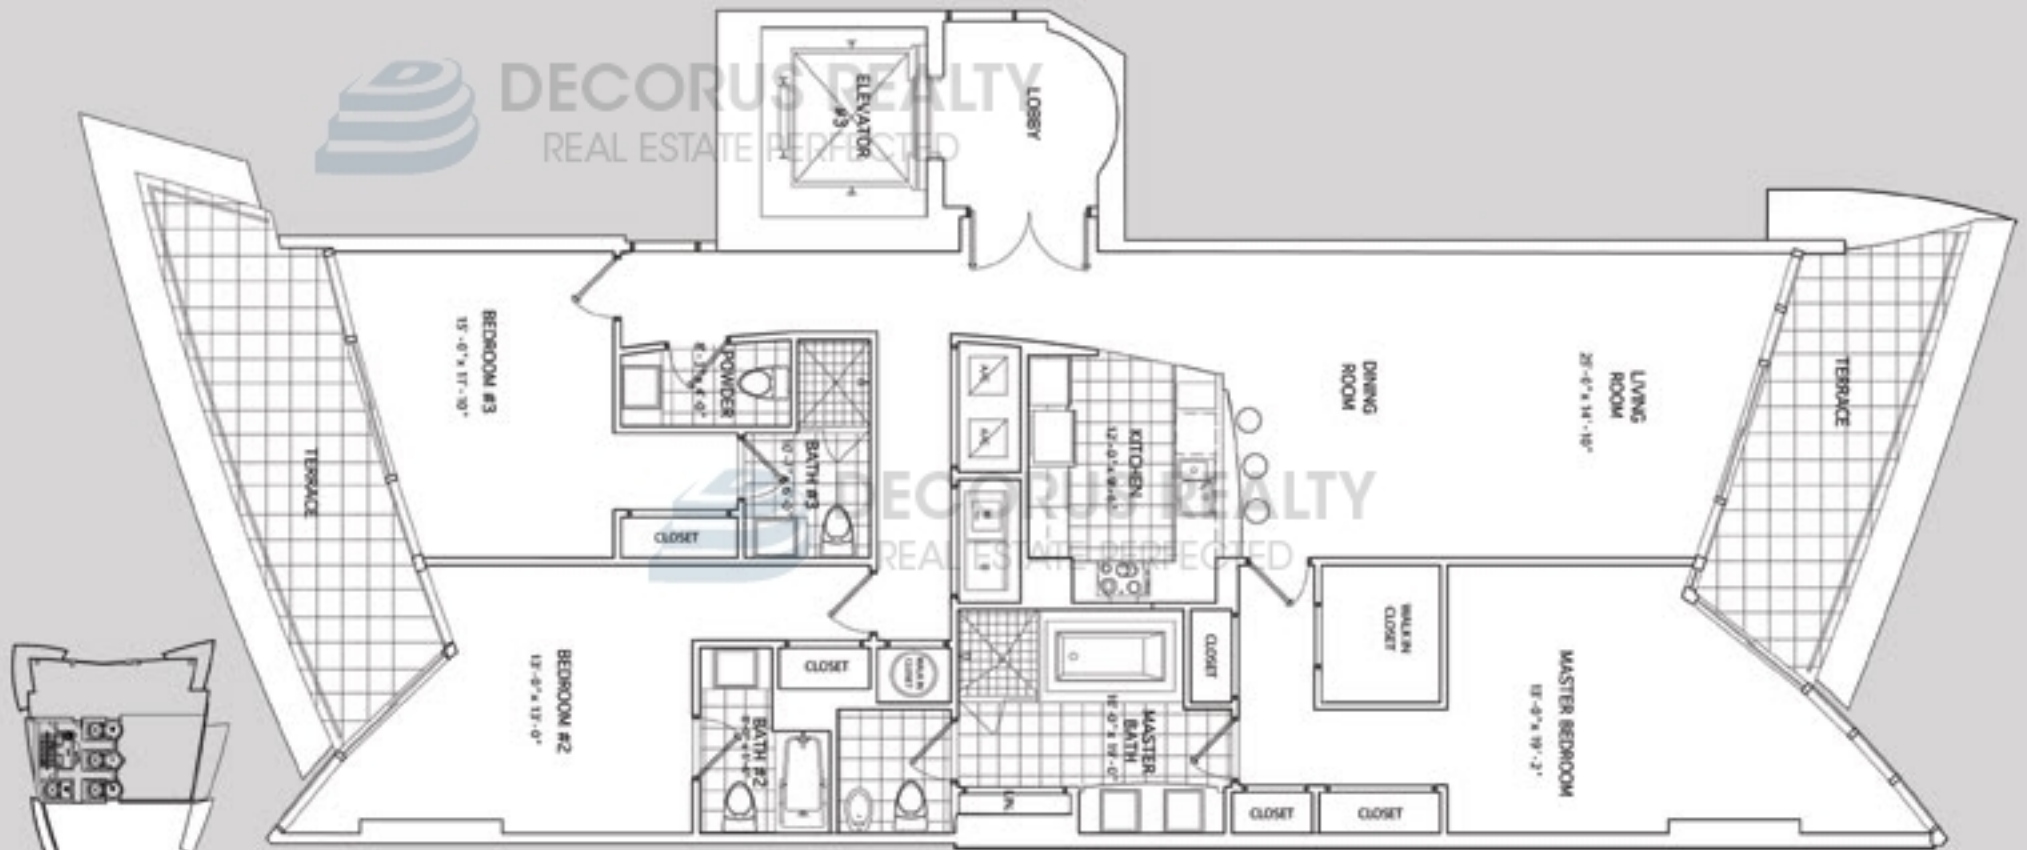

# DREAM PLAN UNIT B-1

1 BEDROOM, 1 1/2 BATHS

TOTAL AREA: 1,085 SQ.FT. 100.7 SQ.M

TremiamiProperties.com

Oral representations cannot be relied upon as correctly stating representations of the developer. For correct representations, make reference to this document and to the documents required by section 718.503, Florida Statutes, to be furnished by a developer to a buyer or lessee. All dimensions are approximate, and all floorplans and development plans are subject to change. The Developer's obligation under the Contract for Sale and Purchase of the units at Jade Beach with respect to installation of flooring in the units is specifically limited to floors in the baths only.

# DREAM PLAN UNIT C

2 BEDROOMS, 3 BATHS + DEN

TOTAL AREA: 1,879 SQ.FT. 174.5 SQ.M

TheMiamiProperties.com

# DREAM PLAN UNIT D

3 BEDROOMS, 3 1/2 BATHS

TOTAL AREA: 2,436 SQ.FT. 226.3 SQ.M

DECORUS REALTY  
REAL ESTATE PERFECTED

TheMiamiProperties.com

# DREAM PLAN UNIT E

4 BEDROOMS, 4 1/2 BATHS  
TOTAL AREA: 3,211 SQ.FT. 298.3 SQ.M

DECORUS REALTY  
REAL ESTATE PERFECTED

TheMiamiProperties.com

DECORUS REALTY  
REAL ESTATE PERFECTED

Oral representations cannot be relied upon as correctly stating representations of the developer. For correct representations, make reference to this document and to the documents required by section 718.503, Florida Statutes, to be furnished by a developer to a buyer or lessee. All dimensions are approximate, and all floorplans and development plans are subject to change. The Developer's obligation under the Contract for Sale and Purchase of the units at Jade Beach with respect to installation of flooring in the units is specifically limited to floors in the baths only.